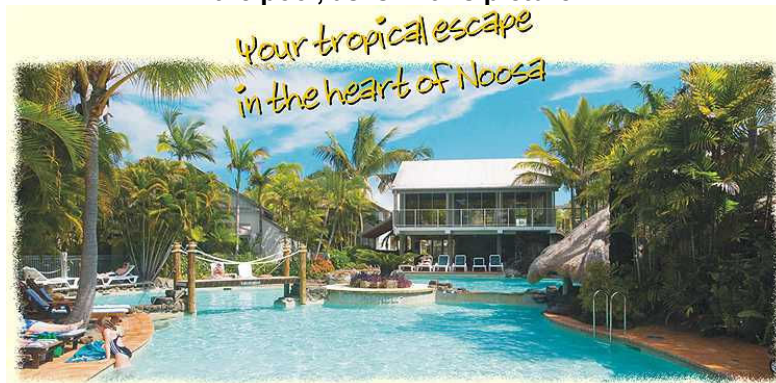

NES Professional Certified Foundation Training Part 1 & Part 2

Being held at Islander Noosa Resort conference room which is situated upstairs at the end of the pool, as is in this picture.

The Islander Noosa Resort is situated on Gympie Tce and is centrally located across from Noosa river between Tewantin and Noosa. Dine at one of the fine restaurants, or take a short walk along the beautiful Gympie Tce. with all the joys and delights that the beautiful Noosa River has to offer.

The resort is set amongst sub-tropical gardens, has 3 swimming pools (one heated) 3 heated spa's, 2 full sized tennis courts, barbecue and undercover area. The resort's excellent recreational facilities make it an ideal place to relax during lunch breaks and time out before or after training.